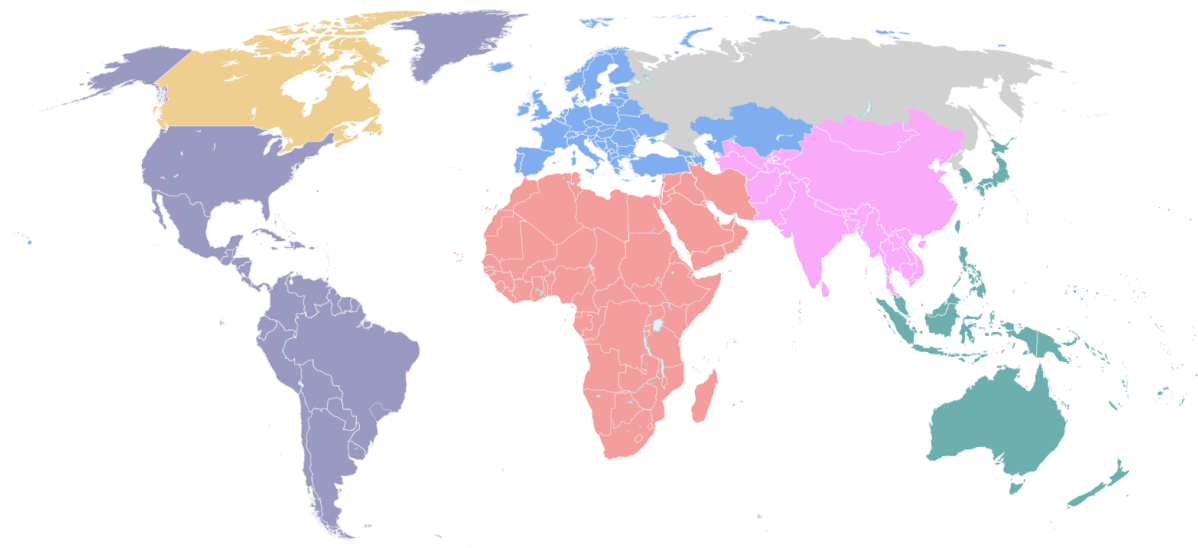

Practical kit – please purchase through our Distributors based on your location

Global distributors	Practical kit pricing			
	Diploma of Personal Care Formulation*	Certificate in Advanced Cosmetic Science* or Certificate in Advanced Hair Formulations*	Certificate in Advanced Organic Formulation* or Certificate in Advanced Colour Cosmetic Formulation*	Beginners Cosmetic Science Workshops*
Soap & More (Beginners Practical Kit) Purchase the practical kit here For other practical kits, please contact Crafting Cosmetics	Contact Crafting Cosmetics	Contact Crafting Cosmetics	Contact Crafting Cosmetics	$300 CAD + Postage
Crafting Cosmetics https://www.craftingcosmetics.com/en-au/collections/institute-of-personal-care-science-student-packs	$220 USD + Postage	$180 USD + Postage	$110 USD + Postage	$145 USD + Postage
Fait-Maison https://www.fait-maison.ch/ipcs/study-packages/	€190 EURO + Postage	€155 EURO + Postage	€95 EURO + Postage	€125 EURO + Postage
All Organics https://www.allorganics.ng/ allorganicsng@gmail.com	$280 USD	$240 USD	$180 USD for Organic pack, Contact Fait-Maison for Colour pack	$195 USD
Pioneer Chemicals https://www.pioneerchemicals.co.in/ info@pioneerchemicals.co.in	$220 USD + Postage	$180 USD + Postage	$110 USD + Postage	$145 USD + Postage
Trulux https://trulux.com/collections/ipcs-kits/	$295 AUD + Postage	$245 AUD + Postage	$150 AUD + Postage	$195 AUD + Postage